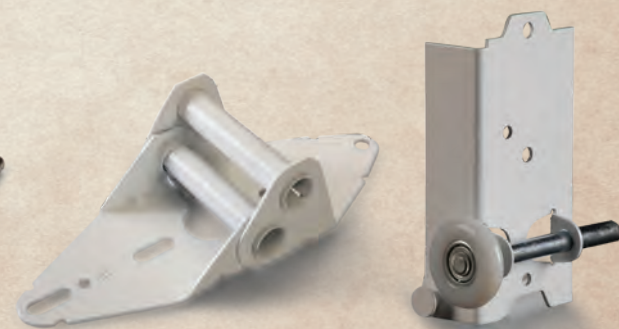

90 Sculptured Raised Panel

Weather Seal and Wind Load

All Haas garage doors include a heavy vinyl bottom weather seal that seals out the elements and repels the most hostile weather conditions.

Haas garage doors are available in a wide range of design pressures for wind load requirements. Contact your local Haas Door dealer for more information about wind load requirements in your area.

Accessories

Optional decorative hardware is available on all models

Hinges (optional)

Handles
(standard on 760)

Black nylon, white nylon,
10 ball steel roller

Powder Coated Hardware Options

Color Options

Standard Colors